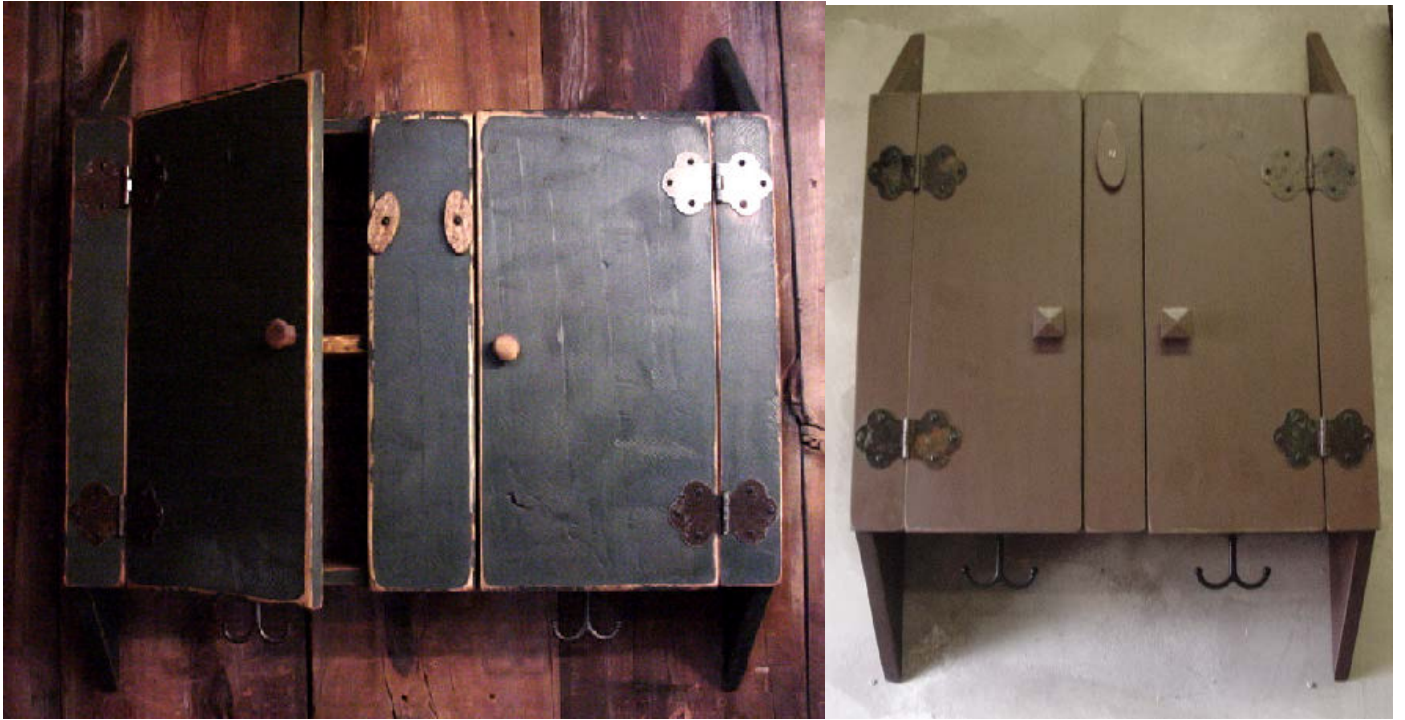

Web Page: www.our-woodshop.com

Phone: 330-904-7727

E-mail: us@our-woodshop.com